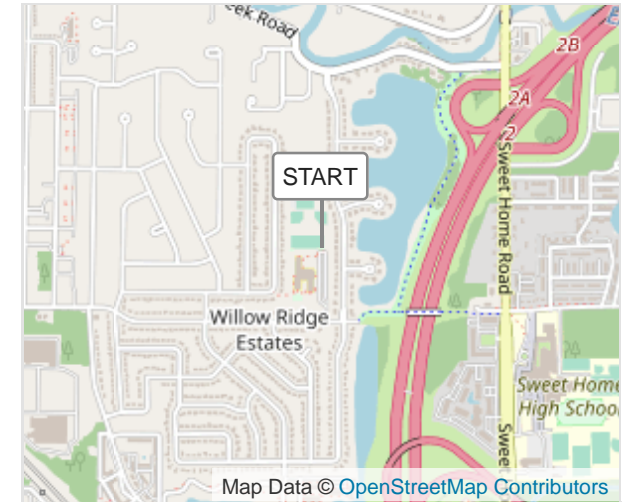

# Willowridge 5k Route 2

## ROUTE INFORMATION

ROUTE LENGTH	2.936 km
ASCENT	18 m
DESCENT	18 m
HILLS	↑ 34.4%   ↓ 37.5%   → 28.1%
TERRAIN	Road <b>A</b>
START	<b>LAT:</b> 43.014142, <b>LNG:</b> -78.807031

## ROUTE DIRECTIONS

No	Km	Turn	Directions
1	0.202	→	Turn right
2	0.254	←	Turn left onto Willow Ridge Drive
3	0.521	→	Turn right onto I 990 Trailway
4	2.414	→	Turn right onto I 990 Trailway
5	2.681	→	Turn right
6	2.733	←	Turn left
7	2.936		