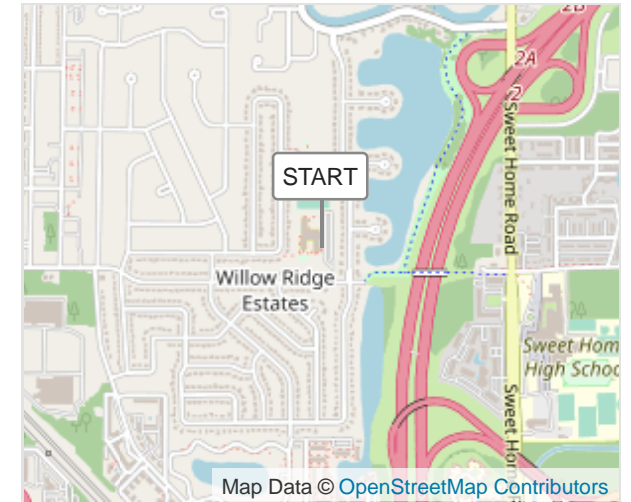

Willowridge 5k Route 1

ROUTE INFORMATION

ROUTE LENGTH	5.012 km
ASCENT	18 m
DESCENT	16 m
HILLS	↑ 30.9% ↓ 25.5% → 43.6%
TERRAIN	Road A
START	LAT: 43.012872, LNG: -78.807223

NOTES

Willowridge 5k Route 1

ROUTE DIRECTIONS

No	Km	Turn	Directions
1	0.000		Start on
2	0.161	➔	Turn right onto Willow Green Drive
3	1.320	➔	Turn right onto Willow Green Drive
4	1.418	➔	Turn right onto North Briar Road
5	1.631	➤	Turn left onto Rockdale Drive
6	2.202	➤	Turn left onto Amberwood Drive
7	2.445	↘	Turn sharp right onto North Briar Road
8	2.758	➔	Turn right onto Tanglewood Drive
9	2.858	➤	Turn left onto Willow Lane
10	2.947	➤	Turn left onto Sweetwood Drive North
11	3.779	➤	Turn left onto Edgewater Drive
12	4.279	➤	Turn left onto Dalewood Drive
13	4.451	➔	Turn right onto Willow Ridge Drive
14	4.880	➤	Turn left
15	4.935	↘	Turn sharp right
16	5.012		