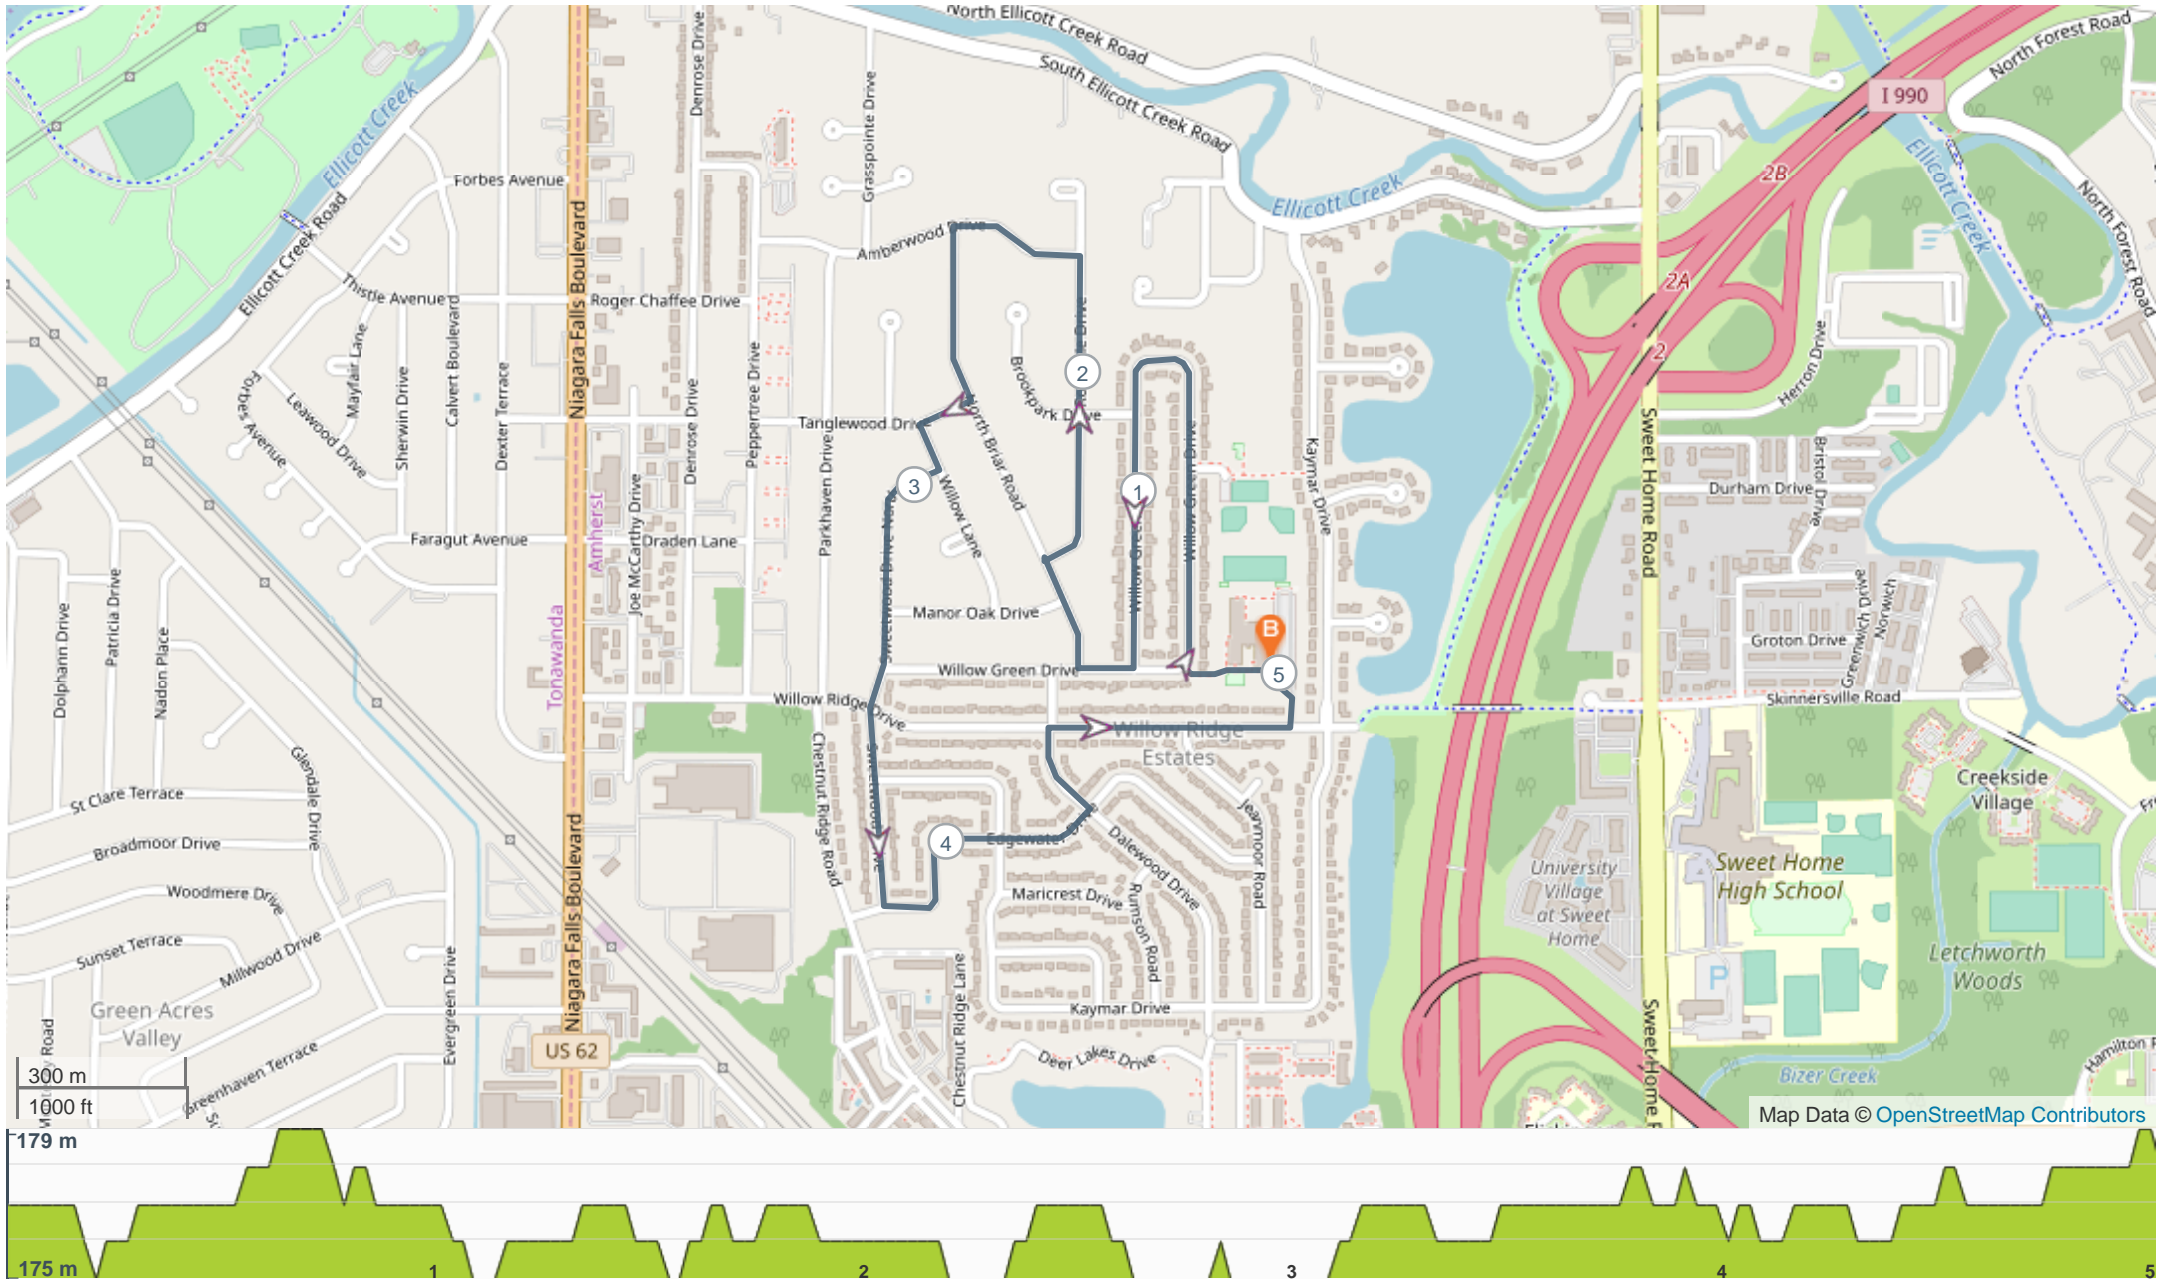

Willowridge 5k Route 1

ROUTE INFORMATION

ROUTE LENGTH	5.012 km
ASCENT	18 m
DESCENT	16 m
HILLS	↑ 30.9% ↓ 25.5% → 43.6%
TERRAIN	Road A
START	LAT: 43.012872, LNG: -78.807223

NOTES

Willowridge 5k Route 1

ROUTE DIRECTIONS

No	Km	Turn	Directions
1	0.000		Start on
2	0.161	➔	Turn right onto Willow Green Drive
3	1.320	➔	Turn right onto Willow Green Drive
4	1.418	➔	Turn right onto North Briar Road
5	1.631	➤	Turn left onto Rockdale Drive
6	2.202	➤	Turn left onto Amberwood Drive
7	2.445	↘	Turn sharp right onto North Briar Road
8	2.758	➔	Turn right onto Tanglewood Drive
9	2.858	➤	Turn left onto Willow Lane
10	2.947	➤	Turn left onto Sweetwood Drive North
11	3.779	➤	Turn left onto Edgewater Drive
12	4.279	➤	Turn left onto Dalewood Drive
13	4.451	➔	Turn right onto Willow Ridge Drive
14	4.880	➤	Turn left
15	4.935	↘	Turn sharp right
16	5.012		