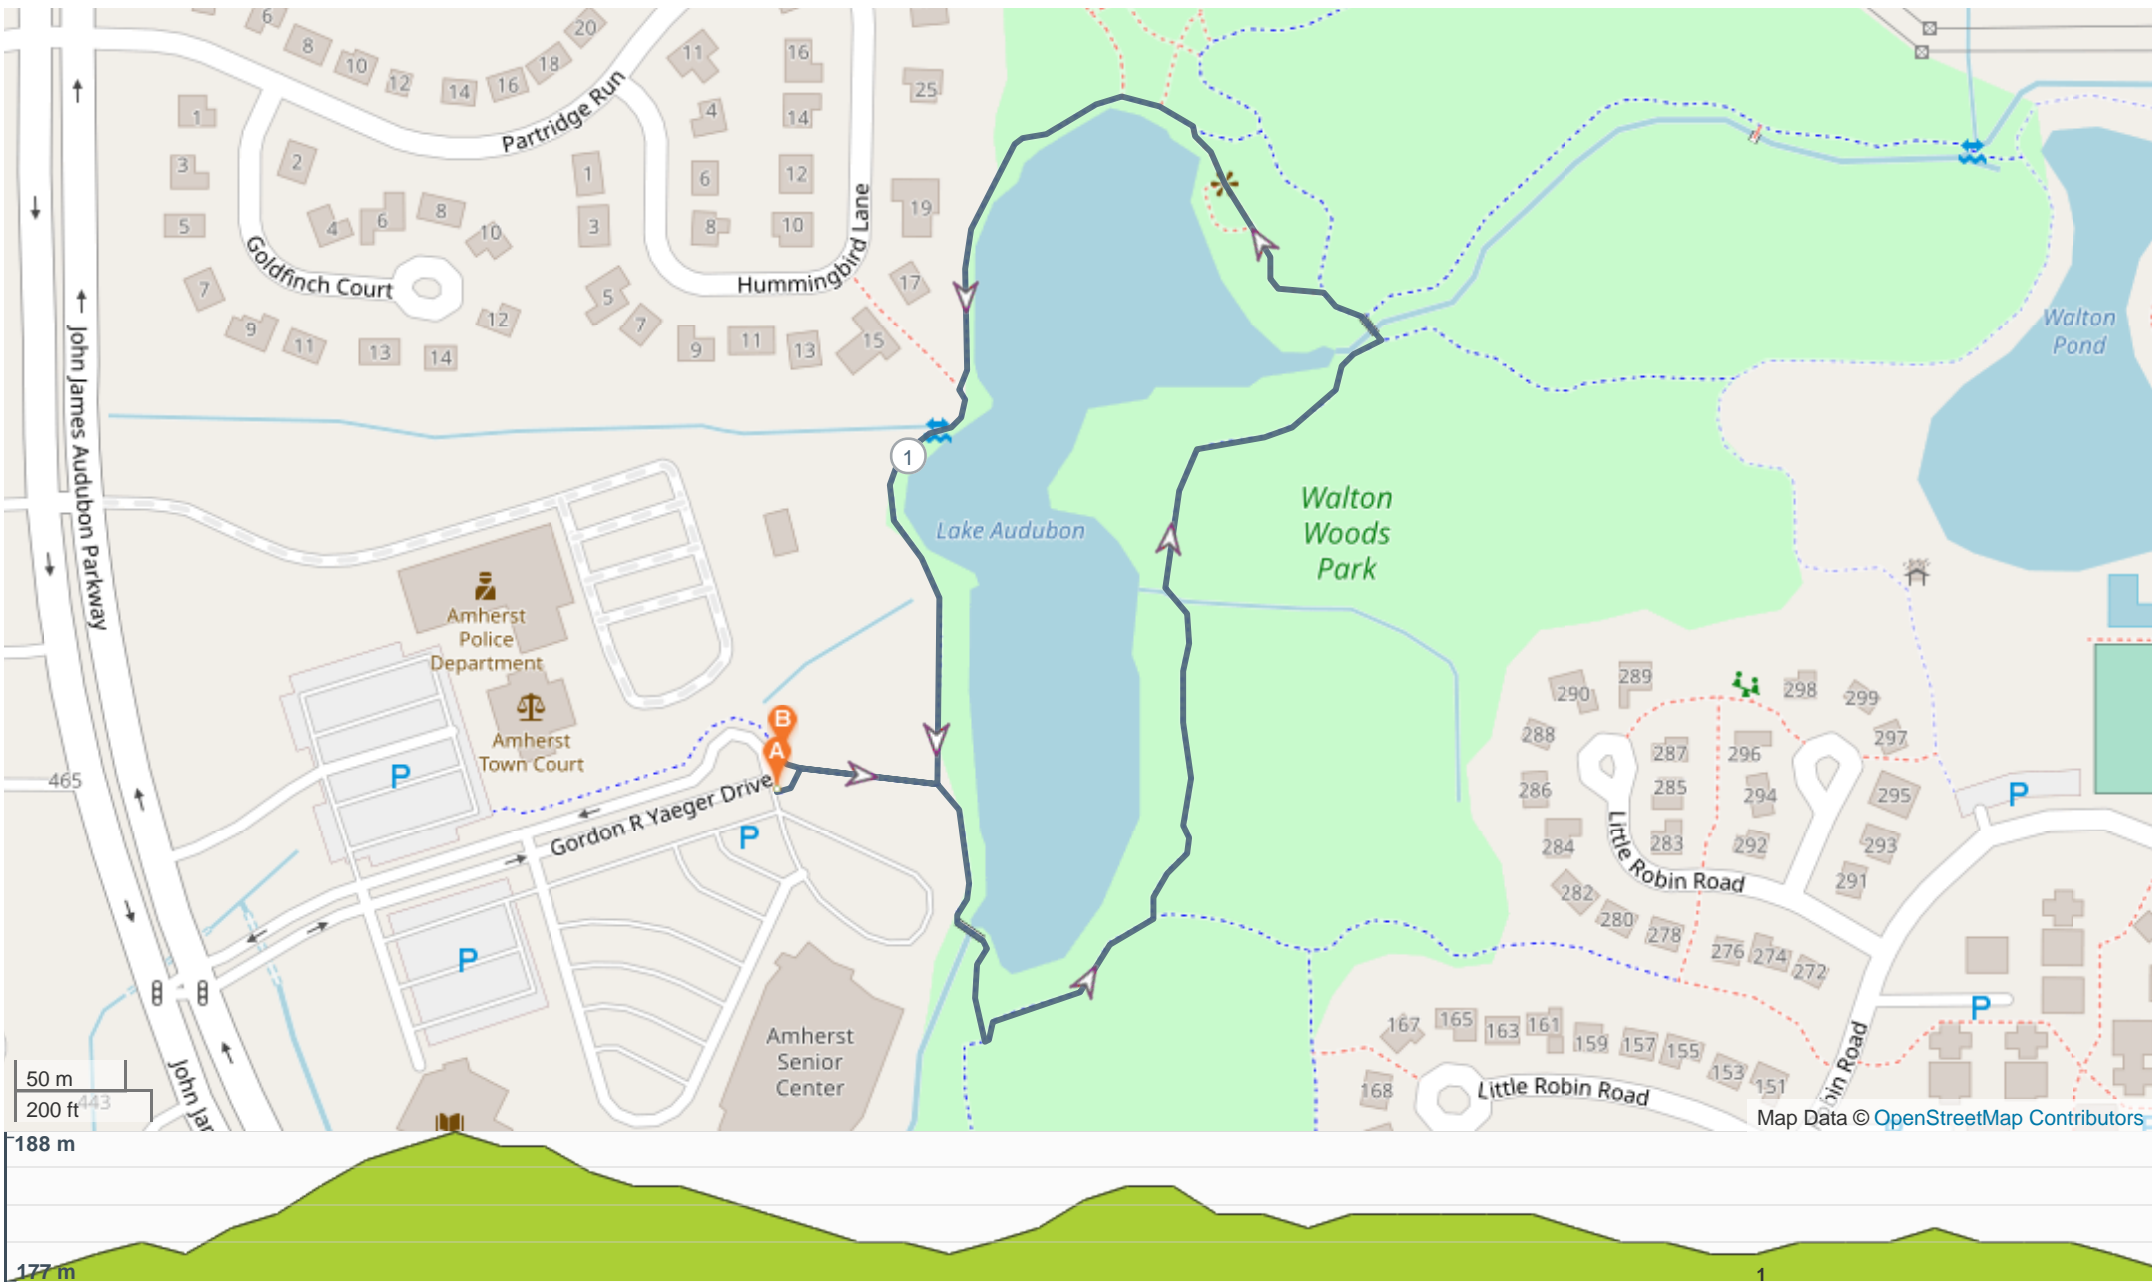

Walton Woods Loop

ROUTE INFORMATION

ROUTE LENGTH	1.224 km
ASCENT	14 m
DESCENT	12 m
HILLS	↑ 38.5% ↓ 46.2% → 15.4%
TERRAIN	Off-Road 🌲
START	LAT: 43.016854, LNG: -78.778989

NOTES

Walton Woods Loop

ROUTE DIRECTIONS

No	Km	Turn	Directions
1	0.000		Start on
2	0.016	→	Turn right
3	0.076	↗	Turn slight right
4	0.203	←	Turn left
5	0.301	←	Turn left
6	0.620	←	Turn left
7	0.654		Keep left
8	0.757	←	Turn left
9	0.957	←	Turn left
10	1.154	→	Turn right
11	1.224		