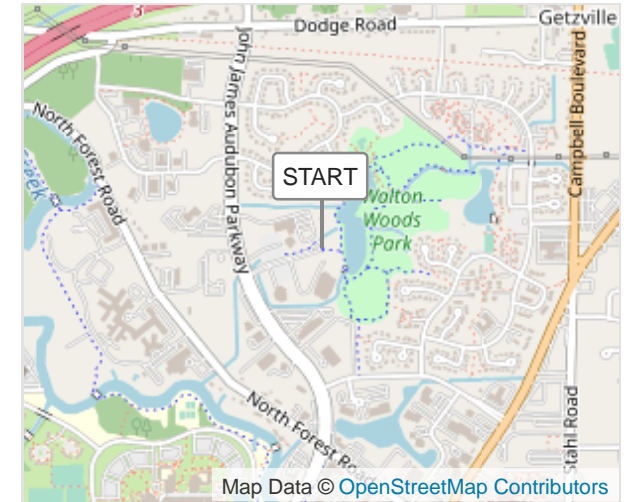

Walton Woods Loop

ROUTE INFORMATION

ROUTE LENGTH	1.224 km
ASCENT	14 m
DESCENT	12 m
HILLS	↑ 38.5% ↓ 46.2% → 15.4%
TERRAIN	Off-Road 🌲
START	LAT: 43.016854, LNG: -78.778989

NOTES

Walton Woods Loop

ROUTE DIRECTIONS

No	Km	Turn	Directions
1	0.000		Start on
2	0.016	→	Turn right
3	0.076	↗	Turn slight right
4	0.203	←	Turn left
5	0.301	←	Turn left
6	0.620	←	Turn left
7	0.654		Keep left
8	0.757	←	Turn left
9	0.957	←	Turn left
10	1.154	→	Turn right
11	1.224		