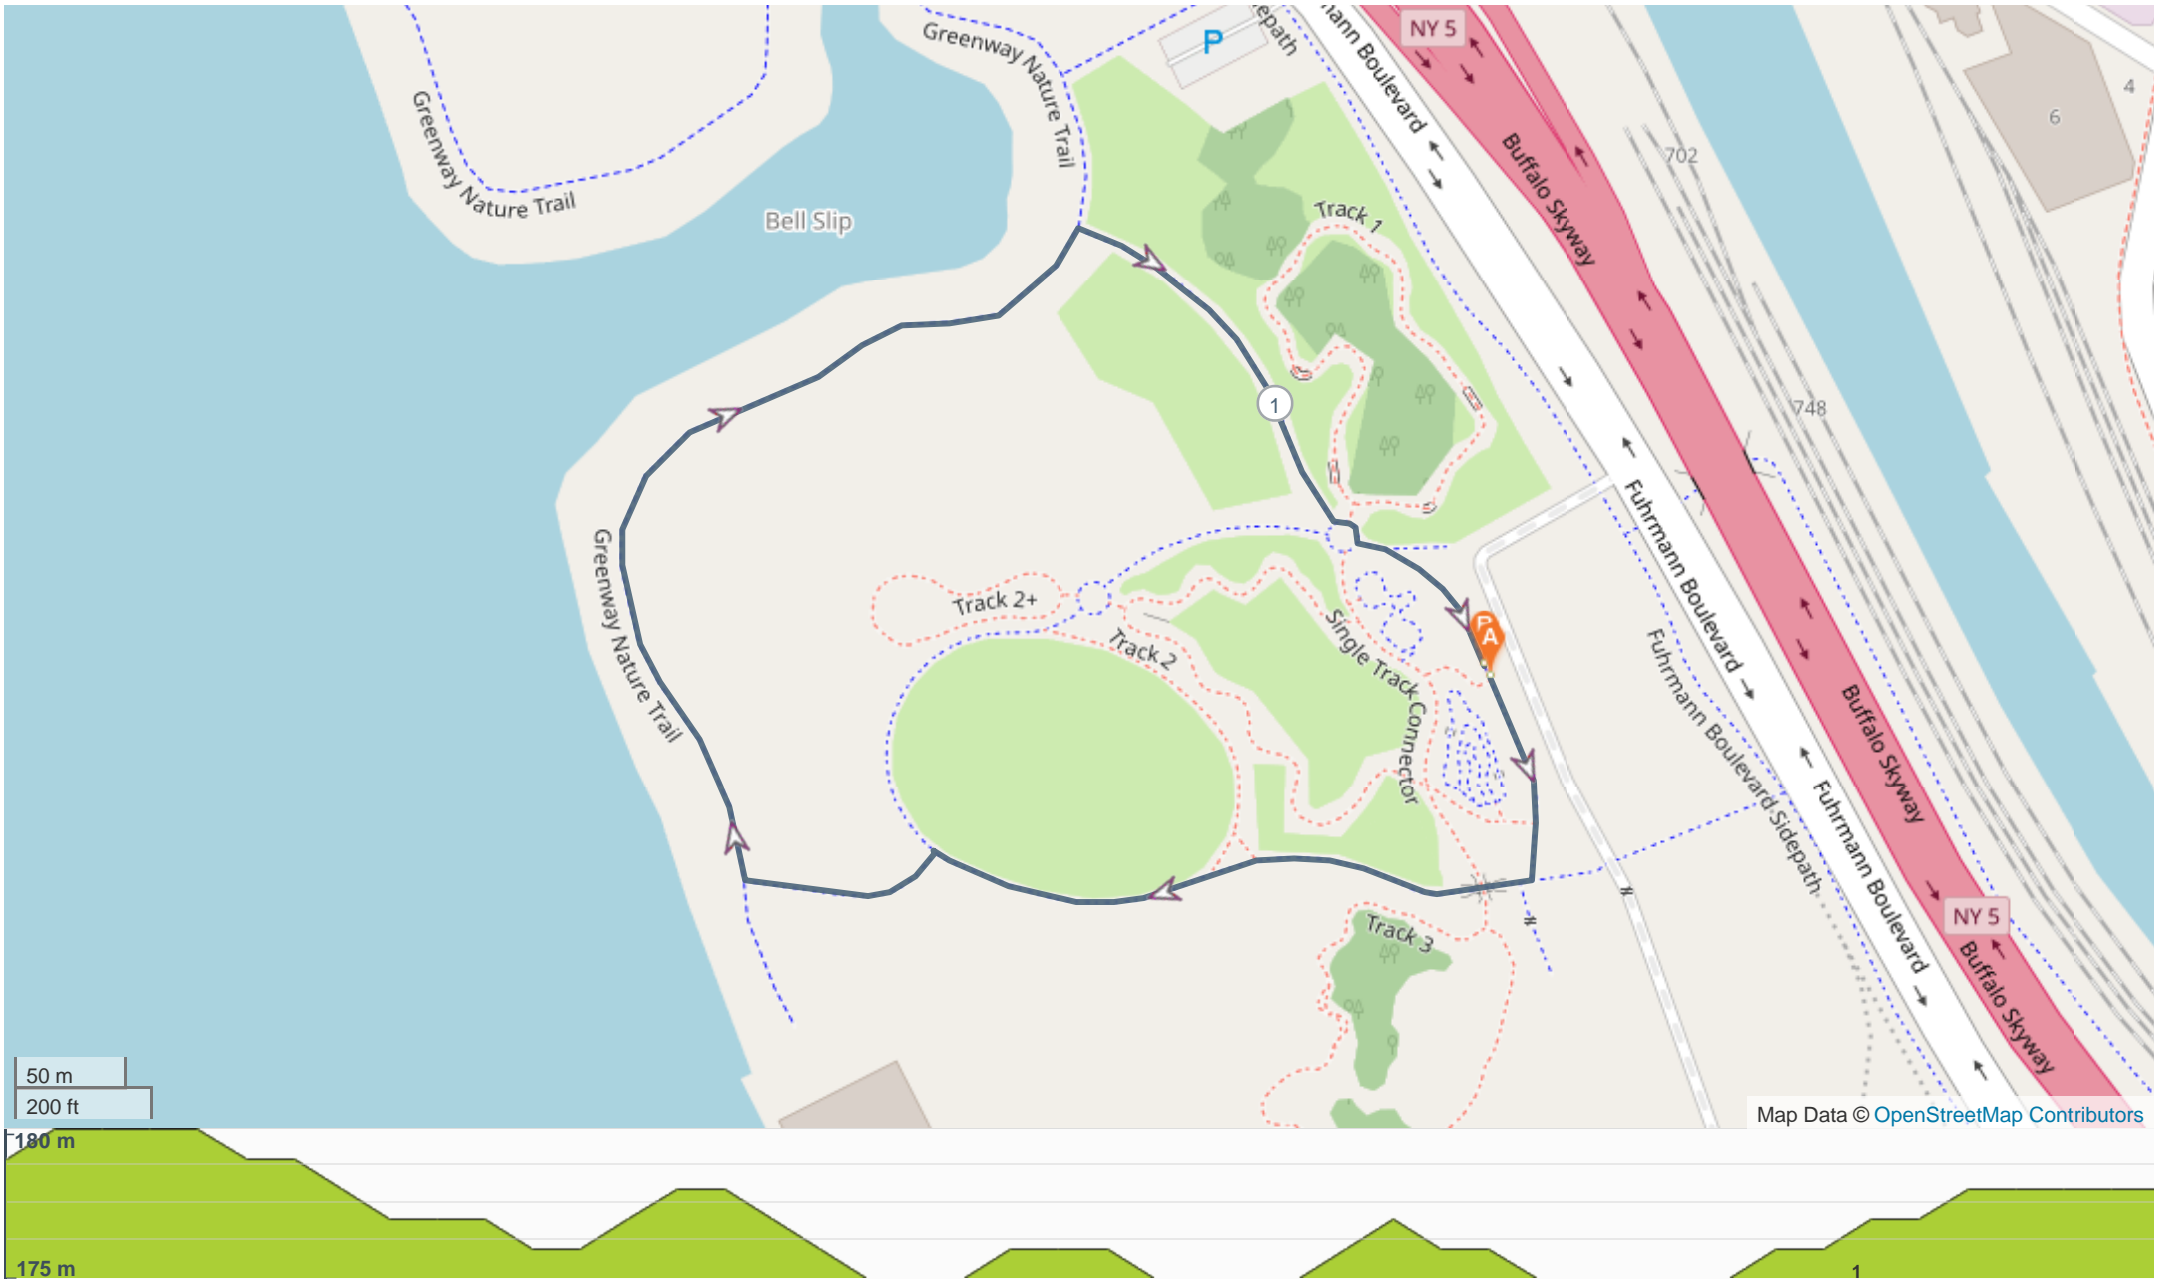

# Bike Park Loop

## ROUTE INFORMATION

ROUTE LENGTH	1.161 km
ASCENT	9 m
DESCENT	10 m
HILLS	↑ 50.0%   ↓ 41.7%   → 8.3%
TERRAIN	Off-Road 🌲
START	<b>LAT:</b> 42.858278, <b>LNG:</b> -78.871270

## ROUTE DIRECTIONS

No	Km	Turn	Directions
1	0.000		Start on
2	0.093	→	Turn right
3	0.368	→	Turn right
4	0.460	→	Turn right onto Greenway Nature Trail
5	0.882	←	Turn left
6	1.062	←	Turn left
7	1.068	↗	Turn slight right
8	1.078	←	Turn left
9	1.091		Keep right
10	1.161		